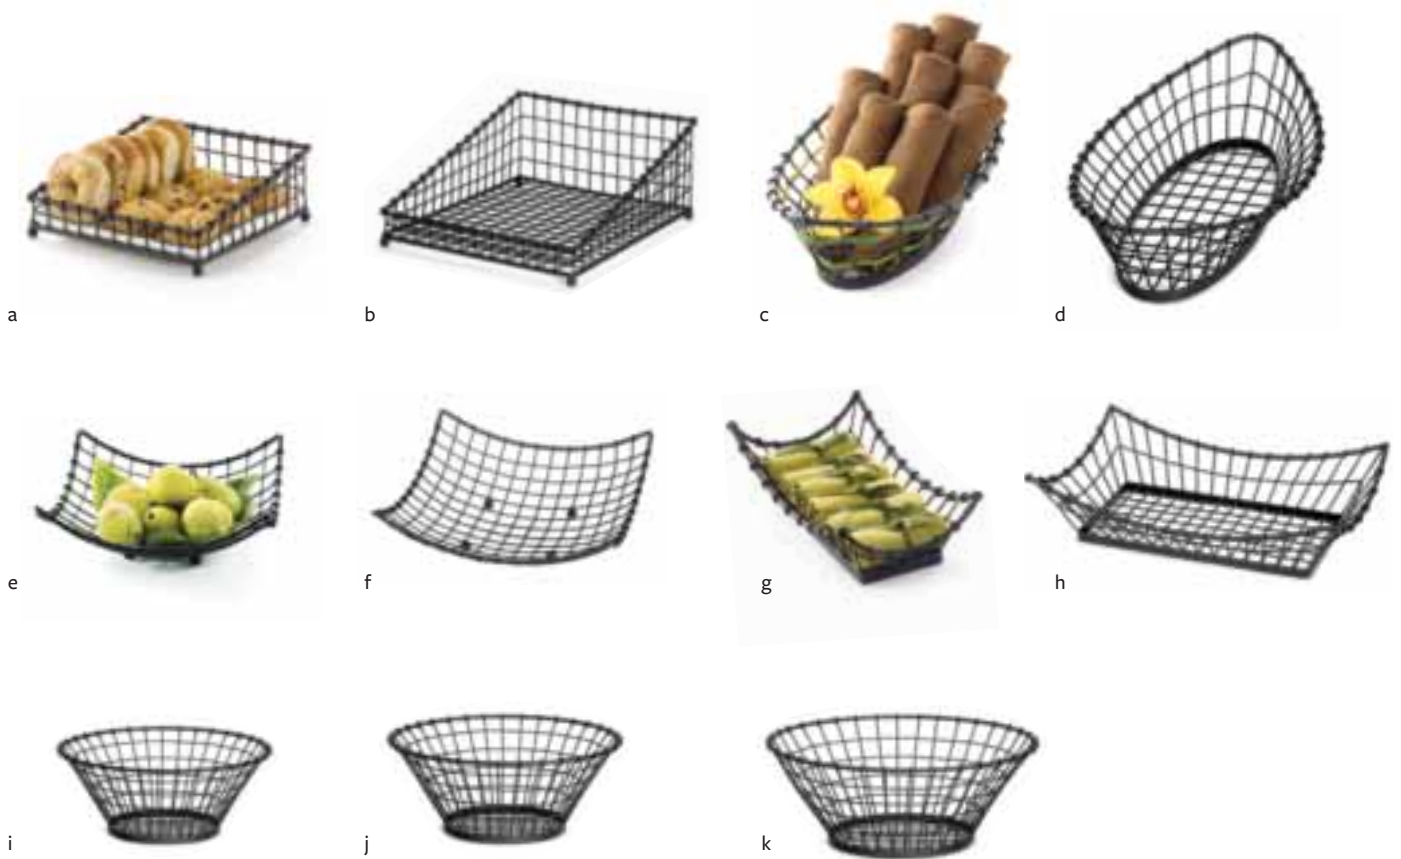

GRAND MASTER COLLECTION™

Hand wash only