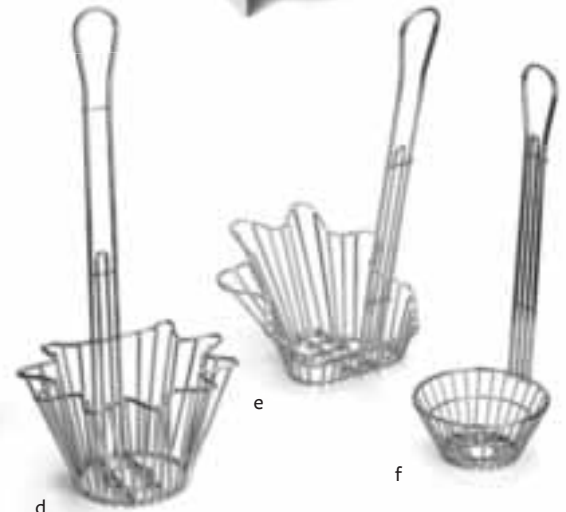

TACO/TOSTADA COOKWARE

BEAN MASHERS, CHROME PLATED METAL

Available in each. Black cool-to-touch vinyl handles.

item	description	master case	case lbs/cube	list price ($)
c. 2455	6" Square Face, 24" L	4/12 ea	23/3.4	18.80 ea
3155	6" Square Face, 31" L	4/12 ea	25/4.4	22.60 ea