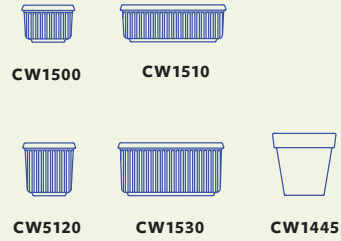

NSF-7 TEMPLATES 12 7/8 X 21 1/4" SINGLE WELL 25 3/4 X 21 1/4" DOUBLE WELL

FITS ITEMS

CW5052 CW5058

item	description	case pack	case weight	aluminum finish (\$)	coated finish (\$)
QS CW5052	Template. Smooth Aluminum. Fits (4)CW1500 or (4)CW1520, (1)CW5110 or (1)CW5130 Select Template Finish Option Below	1 ea	7 lb	240.00	320.00
QS CW5058	Template. Smooth Aluminum. Fits (5)CW1445, (4)CW1500 or (4)CW1520 Select Template Finish Option Below	1 ea	14 lb	360.00	510.00