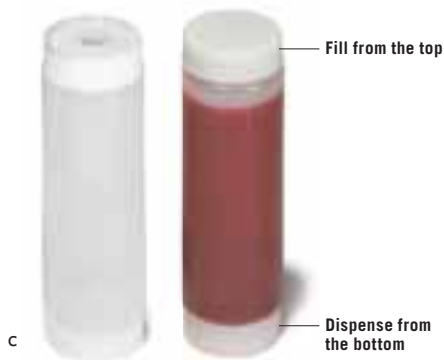

Leakproof "soft" polyethylene gives PerfectFlex for fast prep

Fill from the top

Dispense from the bottom

16 OZ, 53MM OPENINGS, DUALWAY™, NATURAL

Sold in master cases only. Component parts listed on page 267.