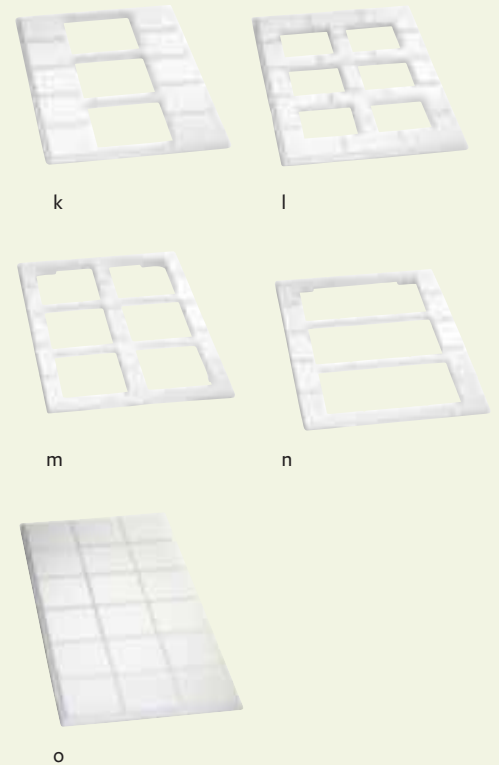

item	description	case pack	case weight	aluminum finish ($)	coated finish ($)
a. CWTTDG01	13½ x 21⅝" Solid Full Size Template w/Grid Pattern	1	12 lb	160.00	204.00
b. CW930	13½ x 21⅝" Solid Full Size Template w/Diamond Pattern	1	8 lb	160.00	204.00
CW940	27 x 21⅝" Solid Double Size Template w/Diamond Pattern	1	15 lb	328.00	400.00
c. CW1100	13½ x 21⅝" Full Size Template Fits (1)1400 or (1)1390	1	9 lb	112.00	148.00
d. CW1110	13½ x 21⅝" Full Size Template Fits (2)1420 or (2)1380	1	9 lb	112.00	148.00
e. CW1120	13½ x 21⅝" Full Size Template Fits (2)1430 or (2)1630	1	9 lb	112.00	148.00
f. CW1130	10⅝ x 13½" Half Size Solid Template w/Grid Pattern	1	5 lb	76.00	108.00
g. CW1140	10⅝ x 13½" Half Size Template Fits (1)1430 or (1)1630	1	5 lb	76.00	108.00
h. CW1150	13½ x 14" Two-Thirds Solid Template w/Grid Pattern	1	7 lb	94.00	136.00
i. CW1160	13½ x 21⅝" Full Size Template Fits (2)1440 or (2)1620	1	10 lb	114.00	148.00
j. CW1170	13½ x 21⅝" Full Size Template Fits (6)1450 or (6)1610	1	9 lb	114.00	148.00
k. CW1180	13½ x 21⅝", Full Size Template Fits (3)1460 or (3)1470	1	9 lb	114.00	148.00
l. CW1190	13½ x 21⅝" Full Size Template Fits (6)1480	1	9 lb	114.00	148.00
m. CW1220	13½ x 21⅝" Full Size Template Fits (6)1500 or (6)1520	1	7 lb	114.00	148.00
n. CW1230	13½ x 21⅝" Full Size Template Fits (3)1510 or (3)1530	1	7 lb	114.00	148.00
o. CW8030	12¼ x 28¼", 1⅓" Solid Narrow Template w/Grid Pattern	1	12 lb	188.00	230.00
CW8020	13 x 28¼", 1⅓" Solid Template w/Grid Pattern	1	13 lb	188.00	230.00