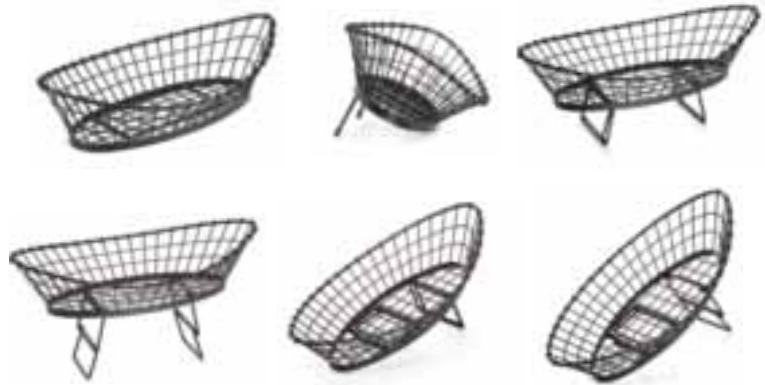

GRAND MASTER TRANSFORMER® COLLECTION

Lock-N-Load™ & Transformers
Adjusts to different heights and/or angles
Hand wash only

The contemporary black metal wire baskets in our exclusive Grand Master Transformer® Collection provide trend-setting versatility for any application. With a variety of unique shapes and sizes, the uses for these baskets are limited only by the scope of your imagination.

b

BLACK POWDER COATED METAL

Available in each.

item	description	master case	case lbs/cube	list price ($)
a. GMT1717	17 x 17 x 6" Square Transformer	4 ea	20/2.2	56.16 ea
b. GMT2412	24 x 12 x 6" Oblong Transformer	4 ea	18/2.0	56.16 ea
c. GML15	15 x 8" h Round 2 pc Lock-N-Load™	2 ea	10/1.2	62.92 ea
d. GMT2113	21 x 13 x 5½" Rectangular Transformer	4 ea	23/1.6	56.16 ea