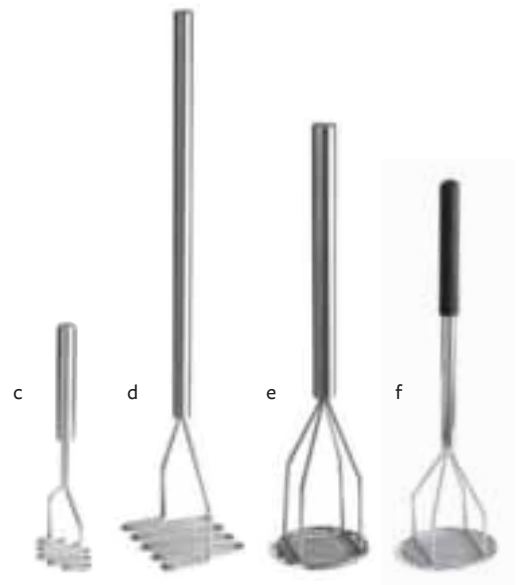

POTATO MASHERS

STAINLESS STEEL OR CHROME PLATED METAL

Available in each.

item	description	master case	case lbs/cube	list price (\$)
c. 7412	12" Diamond Face, S/S Handle	12/36 ea	27/1.6	19.60 ea
d. 7432	32" Square Face, S/S Handle	5/15 ea	39/5.7	33.92 ea
7418	18" Square Face, S/S Handle	5/20 ea	33/2.7	25.80 ea
7424	24" Square Face, S/S Handle	5/20 ea	49/5.2	28.48 ea
e. 4424	24" Round Face, S/S Handle	12/12 ea	26/2.8	26.88 ea
f. 7319	19" Round Face, Chrome Plated, Black Vinyl Handle	4/12 ea	19/1.5	14.40 ea
7324	24" Round Face, Chrome Plated, Black Vinyl Handle	4/12 ea	21/3.2	17.64 ea