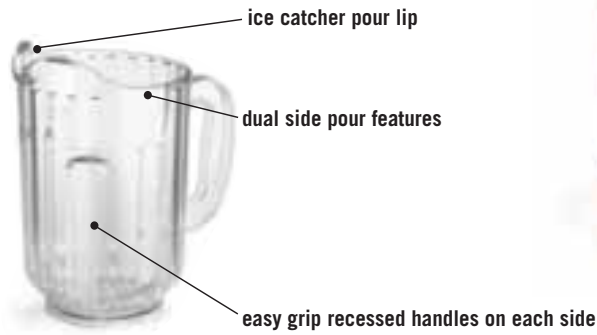

PASS-N-POUR™

POLYCARBONATE OR SAN PLASTIC

Sold in master cases only.

item	description	master case	case lbs/cube	list price ($)
360A	60 oz Polycarbonate	12 ea	12/2.0	9.16 ea
360B	60 oz SAN Plastic	12 ea	12/2.0	7.46 ea