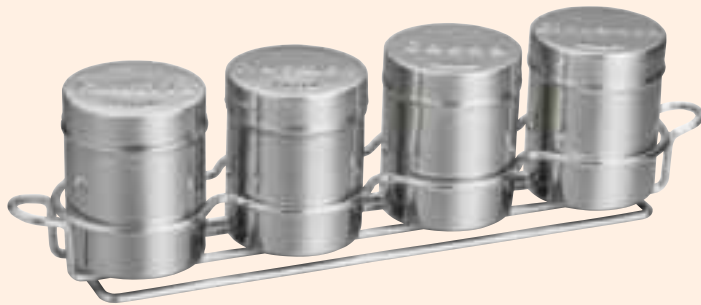

COFFEE SETS & SHAKERS

Designed to organize your gourmet coffee service
Five hole lid design minimizes spillage and clean-up
Features embossed lids: Cinnamon, Cocoa, Nutmeg and Vanilla
6 oz stainless steel shakers
Storage caps included

SETS FOR COUNTERTOPS

Available in each.

item	description	master case	case lbs/cube	list price ($)
a. 758X	3 Shaker Countertop Set (6 oz Cinnamon, Cocoa & Nutmeg Shakers, Storage Caps, Chrome Plated Metal Rack)	1/6 ea	6/0.5	49.88 ea
b. 759X	4 Shaker Countertop Set (6 oz Cinnamon, Cocoa, Nutmeg & Vanilla Shakers, Storage Caps, Chrome Plated Metal Rack)	1/6 ea	8/1.1	67.20 ea
c. 784	4 Shaker Merchandiser Pack (6 oz Cinnamon, Cocoa, Nutmeg & Vanilla Shakers, Storage Caps)	3 ea	3/0.3	59.24 ea
754	6 oz Cinnamon Shaker, Storage Cap	12/96 ea	18/1.6	11.48 ea
755	6 oz Cocoa Shaker, Storage Cap	12/96 ea	18/1.6	11.48 ea
756	6 oz Nutmeg Shaker, Storage Cap	12/96 ea	18/1.6	11.48 ea
757	6 oz Vanilla Shaker, Storage Cap	12/96 ea	18/1.6	11.48 ea
758	3 Ring Chrome Plated Metal Rack	12/96 ea	26/2.6	6.78 ea
759	4 Ring Chrome Plated Metal Rack	12/72 ea	31/2.7	7.28 ea
754C	Storage Cap	12 ea		.50 ea

b