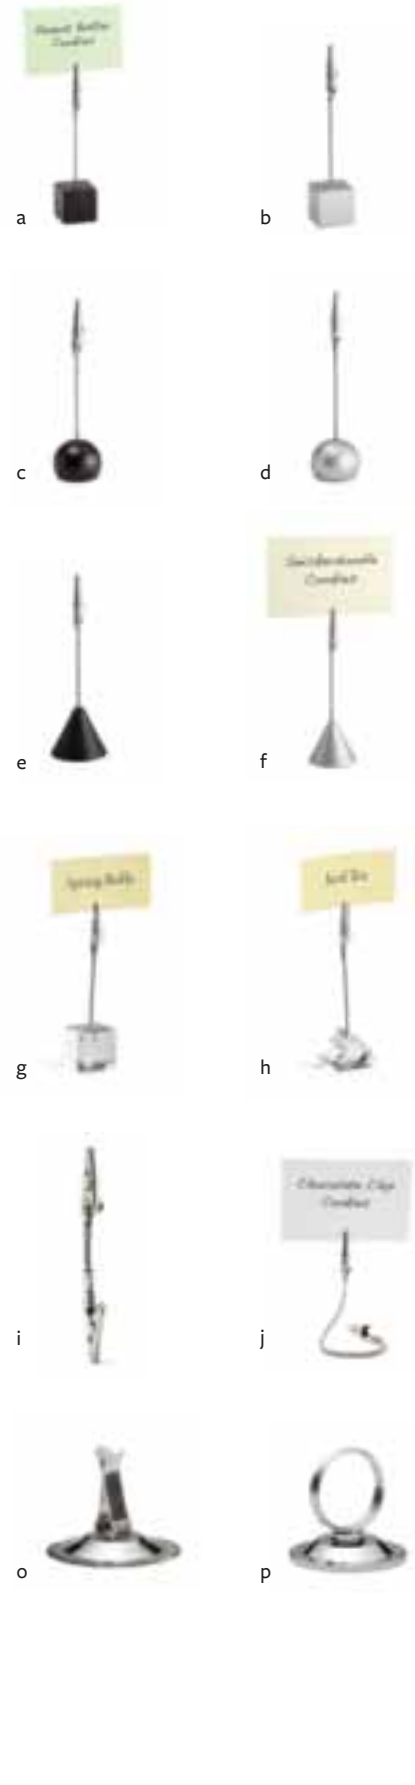

Customize your own menu cards
Cards not included

PLASTIC, ACRYLIC, STAINLESS STEEL OR NICKEL PLATED

Available in inner cases.

item	description	master case	case lbs/cube	list price (\$)
a.	4CHSBK 4" Square Clip, Black, Plastic	12/288 ea	14/1.1	3.48 ea
b.	4CHS 4" Square Clip, Silver, Plastic	12/288 ea	14/1.1	3.48 ea
c.	4CHRBK 4" Round Clip, Black, Plastic	12/288 ea	14/1.1	3.48 ea
d.	4CHR 4" Round Clip, Silver, Plastic	12/288 ea	14/1.1	3.48 ea
e.	4CHTBK 4" Triangle Clip, Black, Plastic	12/288 ea	14/1.1	3.48 ea
f.	4CHT 4" Triangle Clip, Silver, Plastic	12/288 ea	14/1.1	3.48 ea
g.	CH5 1 x 1 x 4½" Square Clip, Acrylic	12/288 ea	23/2.0	2.88 ea
h.	CH3 1¼ x 1 x 4¼" Triangle Clip, Acrylic	12/288 ea	20/2.0	2.88 ea
i.	CHX4 4½" Double-sided Clip, Steel	12/120 ea	3/0.1	2.40 ea
j.	CHX8 8½" Double-sided Clip, Steel	12/120 ea	4/0.2	2.96 ea
k.	CH1 3 x 2 x 3" Twine Clip, S/S	12/576 ea	38/3.7	3.26 ea
l.	CH2 2 x 2 x 3½" Circle Clip, S/S	12/576 ea	33/3.7	3.26 ea
m.	2504 4" Harp Clip, S/S	6/72 ea	12/0.7	6.40 ea
	2508 8" Harp Clip, S/S	6/72 ea	17/1.4	7.76 ea
	2512 12" Harp Clip, S/S	6/72 ea	23/2.8	9.16 ea
	2518 18" Harp Clip, S/S	6/48 ea	28/4.4	16.20 ea
n.	1306 6" S/S	6/96 ea	42/2.1	13.12 ea
	1308 8" S/S	6/96 ea	42/2.2	14.60 ea
	1312 12" S/S	6/96 ea	44/2.2	14.96 ea
	1315 15" S/S	6/96 ea	47/2.7	15.38 ea
	1318 18" S/S	6/96 ea	49/2.7	15.88 ea
o.	595 1½" Clip, S/S	1/60 dz	37/3.1	9.84 dz
p.	596 2" Heavy Nickel Plated	2/24 dz	28/1.4	20.16 dz
q.	796 2½" Dome, S/S	2/40 dz	45/2.3	12.00 dz
r.	797 1½" Harp Clip, S/S	10/60 dz	38/0.7	20.16 dz