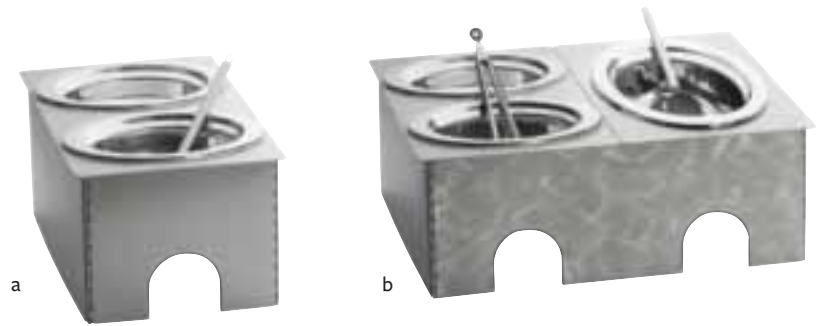

b

OUTDOOR COLLAPSIBLE FUEL SERVERS

MODERNIZE YOUR EVENT WITH OUR CUSTOM STAINLESS STEEL SWIRL TABLE COVERS AND PORTABLE FOOD SERVERS

NOTE:
All Units Require 4" Water Pan And Fuel For Operation

a