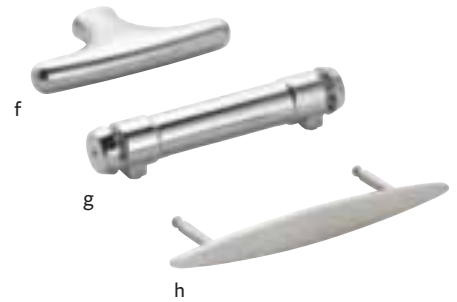

QUICKLY MODERNIZE YOUR HOT FOOD STEAM WELLS WITH OUR SELECTION OF PRE-CUT AND STANDARD SIZE TEMPLATES, INCLUDING OVAL, ROUND AND SQUARE ROAST PANS.

DIE-CAST SERVERS FOR HOT FOODS

DIE-CAST ALUMINUM. HIGH TEMPERATURE EXTERIOR COATING. NON-STICK INTERIOR COATING. CAST HANDLES. SAFE FOR STOVE TOP, HOT PLATE, ELECTRIC, GAS, STEAM AND OVEN USE.