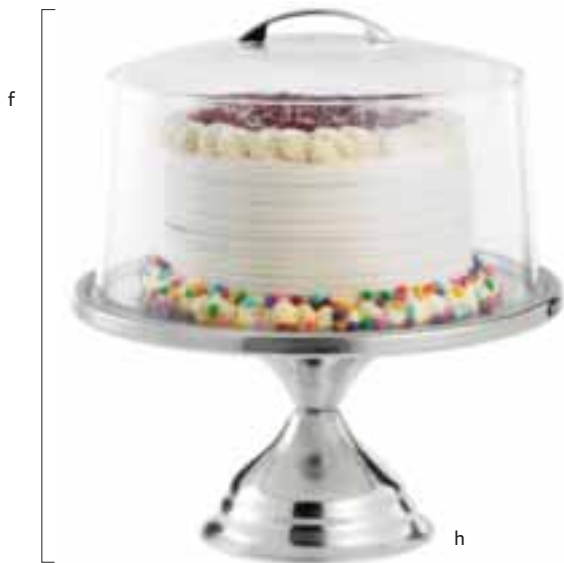

PUNCH BOWLS & LADLES

STAINLESS STEEL OR CHROME PLATED

Available in each.

a

item	description	master case	case lbs/cube	list price (\$)
a. 1511	10 qt, 15½ x 9½" Punch Bowl, Pedestal Base, 18-8 S/S	1 ea	4/1.5	80.60 ea
b. 1512	12 qt, 14¾ x 10¼" Premium Punch Bowl, Pedestal Base, 18-8 S/S	1 ea	6/1.6	280.00 ea
c. 1520	20 qt, 17¼ x 11½" Premium Punch Bowl, Pedestal Base, S/S	1 ea	7/2.3	316.00 ea
d. RPB1513	14 qt, 15½ x 9½" Punch Bowl, Rice Pattern, S/S	1/4 ea	25/6.8	86.52 ea
e. 2500	15" Chrome Plated Ladle for 1511, 1512 or RPB1513	12/48 ea	49/1.4	33.24 ea
2501	19" Chrome Plated Ladle for 1520	12/48 ea	48/2.9	35.34 ea

b

c

d

e

CAKE SETS, STANDS & COVERS

CAKE SETS

Available in each. Individually boxed.

item	description	master case	case lbs/cube	list price (\$)
f. 821422	12¾ x 13¾" h Cake Stand/Cover Set	1 ea	4/0.8	40.88 ea
g. H820P422	12¾ x 7" h Cake Plate/Cover Set	1 ea	3/0.8	35.28 ea

STYRENE COVERS, STAINLESS STEEL STANDS & CAKE PLATE

Available in each. Covers sold in master cases only. H820P and 821 individually boxed. Covers hand wash only. Component parts listed on page 265.

item	description	master case	case lbs/cube	list price (\$)
h. 821	6¾" h Assembled Stand	1/6 ea	18/5.4	30.64 ea
821U	6¾" h Unassembled Stand	12 ea	25/1.2	24.54 ea
i. 422	12 x 7" h Metal Handle Cover	6 ea	9/2.3	12.20 ea
j. H820P	12¾ x 1½" h Low Profile Cake Plate	1/12 ea	23/2.6	18.84 ea
k. 421	12 x 7½" h Plastic Handle Cover	6 ea	9/2.2	11.68 ea