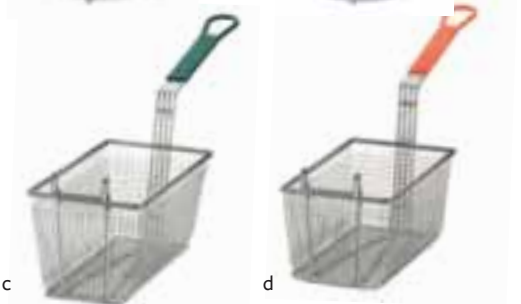

MESH, NICKEL PLATED

Available in each. Cool-to-touch vinyl coated handles.

item	description	master case	case lbs/cube	list price (\$)
c. 42	13¾ x 6½ x 5 7/8" Rectangular, Green Handle	12 ea	37/3.8	25.20 ea
d. 43	12 x 6¾ x 5¼" Rectangular, Orange Handle	12 ea	33/3.4	23.96 ea
e. 426	11 x 5¾ x 4" Rectangular, Black Handle	12 ea	27/2.2	21.84 ea
f. 427	13 x 6½ x 5¼" Rectangular, Red Handle	12 ea	29/3.5	24.00 ea
g. 428	13¼ x 5¾ x 5½" Rectangular, Blue Handle	12 ea	33/3.3	24.48 ea
h. 429	17 x 8¼ x 6" Rectangular, Yellow Handle	10 ea	40/5.2	32.16 ea