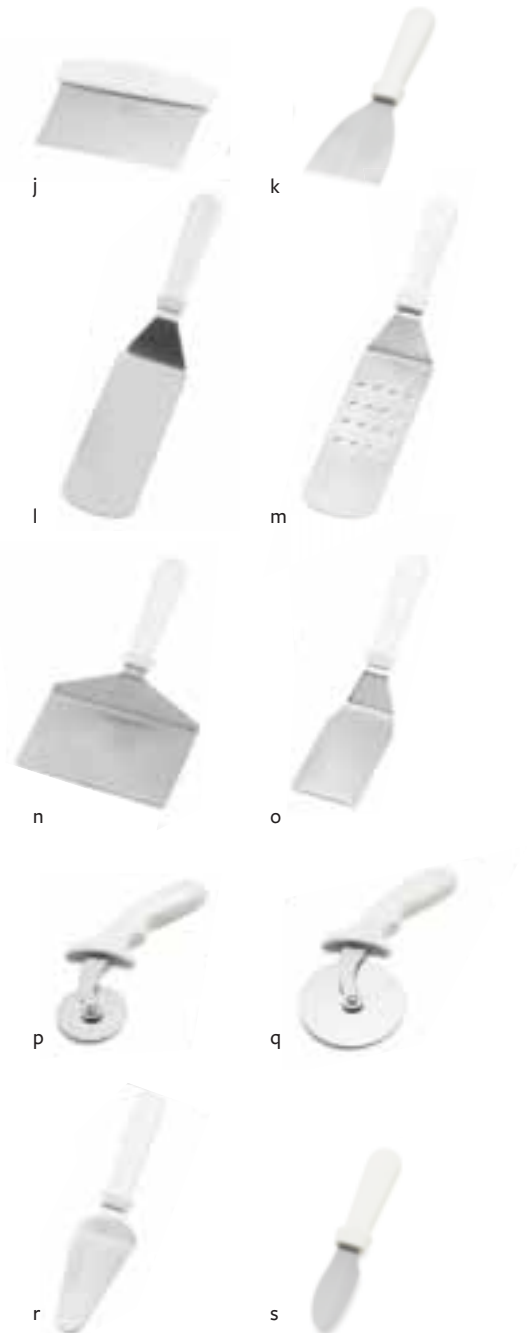

STAINLESS STEEL, WHITE ABS HANDLES

Available in each.

item	description	master case	case lbs/cube	list price ($)
j. 4103W	6" Dough Scraper	12/96 ea	39/1.9	2.80 ea
k. 253W	9½" Scraper, 3" Blade	12/120 ea	40/0.5	2.54 ea
l. 4100W	15" Solid Turner, 7" Rounded Blade	12/96 ea	42/2.7	3.88 ea
m. 4100PW	15" Perforated Turner, 7" Rounded Blade	12/96 ea	41/1.7	3.88 ea
n. 461W	11" Turner, 4½ x 6¼" Squared Blade	12/60 ea	45/1.6	5.82 ea
o. 251W	11½" Turner, 5" Squared Blade	12/120 ea	45/1.7	3.32 ea
p. 4105W	2¾" Pizza Wheel	12/120 ea	35/1.1	4.84 ea
q. 4106W	4" Pizza Wheel	12/72 ea	32/1.9	4.80 ea
r. 242W	11" Server	12/120 ea	34/1.4	2.36 ea
s. 4104W	9½" Sandwich Spreader	24/120 ea	24/1.1	2.48 ea