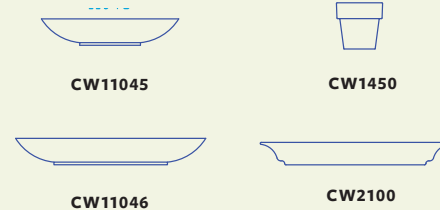

CW11045

CW1450

CW11046

CW2100

item	description	case pack	case weight	aluminum finish ($)	coated finish ($)
QS CW5128	Template. Smooth Aluminum. Fits (1)CW2100 Select Template Finish Option Below	1 ea	7 lb	240.00	320.00
QS CW5130	Template. Smooth Aluminum. Fits (1)CW11046 Select Template Finish Option Below	1 ea	7 lb	240.00	320.00
QS CW5132	Template. Smooth Aluminum. Fits (1)CW11045 Select Template Finish Option Below	1 ea	7 lb	240.00	320.00
QS CW5134	Template. Smooth Aluminum. Fits (4)CW1450, (1)CW11046 Select Template Finish Option Below	1 ea	7 lb	240.00	320.00