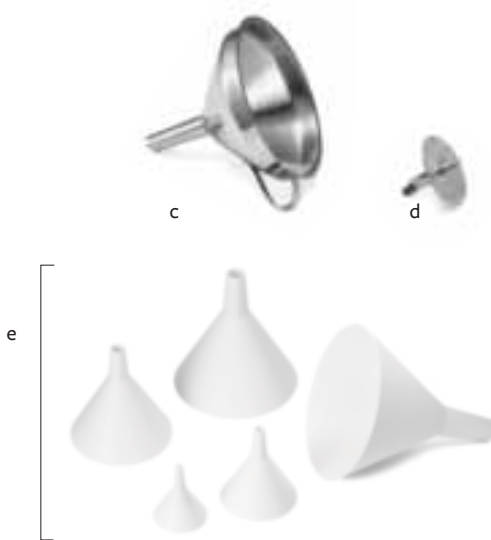

FUNNELS

STAINLESS STEEL OR WHITE PLASTIC

Available in each.

item	description	master case	case lbs/cube	list price ($)
c. 1410	4" dia Funnel, S/S	12/144 ea	33/3.5	12.68 ea
1412	4¾" dia Funnel, S/S	12/96 ea	24/3.9	13.86 ea
1414	5½" dia Funnel, S/S	12/72 ea	23/4.7	15.26 ea
d. 1400	2" dia Funnel Filter, S/S, Fits Inside 1410, 1412, 1414 Funnels	12 ea	1/0.1	1.30 ea
e. 5	2, 3, 4, 5, 6" dia, White Plastic Funnel Set	12/36 ea	14/2.9	8.80 ea

ORDER RACKS

ALUMINUM

Available in inner cases. Individually polybagged with header card.