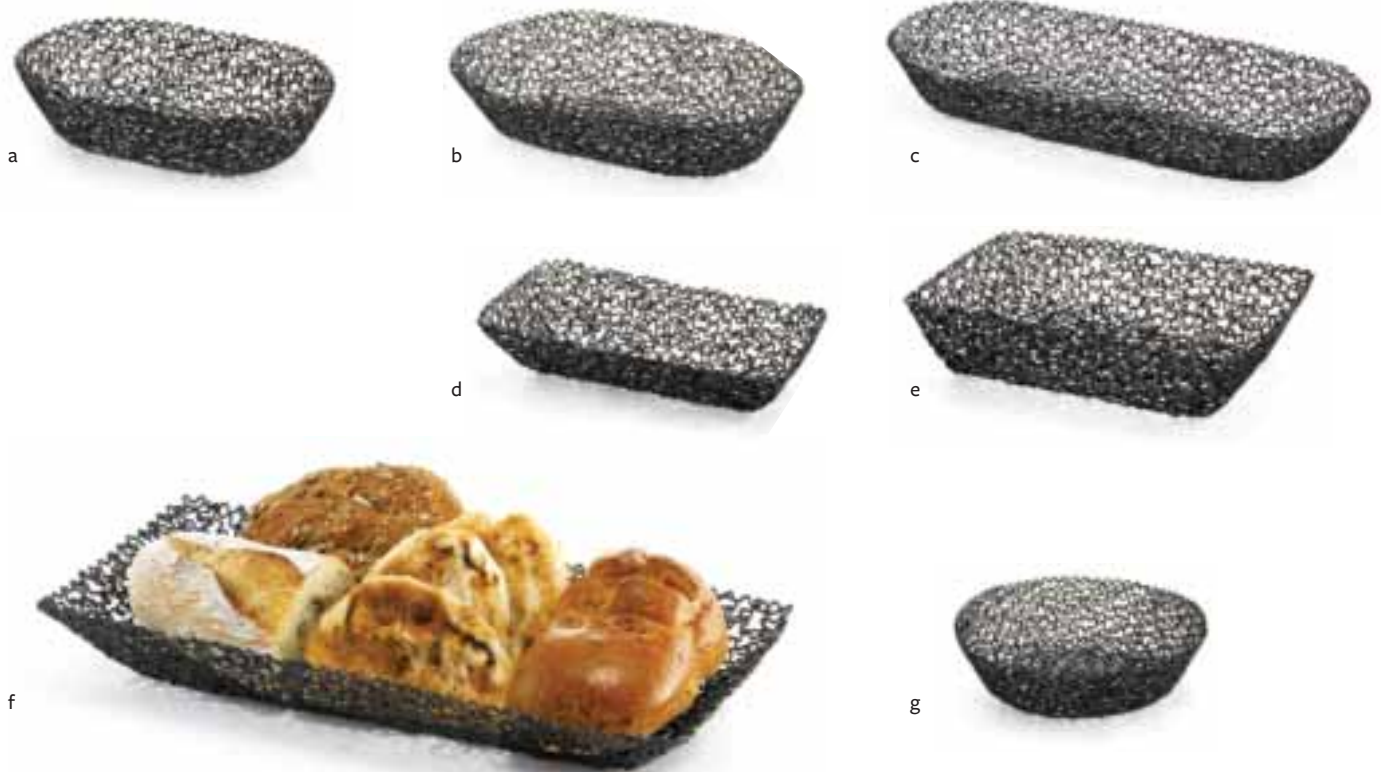

BOUCLÉ COLLECTION™

Low profile

Hand wash only