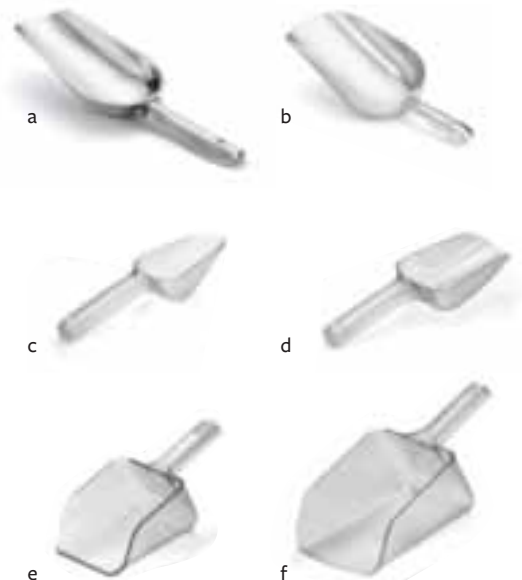

ICE SCOOPS

STAINLESS STEEL, ALUMINUM OR POLYCARBONATE

Available in each. Aluminum scoops hand wash only.

item	description	master case	case lbs/cube	list price ($)
a. 512	9" S/S Available in inner cases.	1/12 dz	26/1.3	36.00 dz
b. 605	5 oz Aluminum	12/72 ea	10/0.9	3.00 ea
612	12 oz Aluminum	12/72 ea	17/1.6	4.20 ea
624	24 oz Aluminum	12/72 ea	33/2.6	7.44 ea
638	38 oz Aluminum	12/48 ea	29/2.5	9.02 ea
658	58 oz Aluminum	12/36 ea	38/3.3	13.40 ea
685	85 oz Aluminum	12/24 ea	33/2.8	16.64 ea
c. 6076	6 oz Polycarbonate	12/36 ea	11/1.1	6.32 ea
d. 60712	12 oz Polycarbonate	12/36 ea	12/1.5	8.16 ea
e. 60732	32 oz Polycarbonate	12 ea	7/1.2	11.32 ea
f. 60764	64 oz Polycarbonate	6 ea	6/1.0	14.78 ea