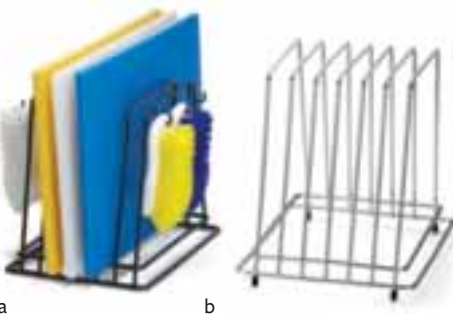

CUTTING BOARD RACKS

BLACK VINYL-COATED OR STAINLESS STEEL

Available in each.

item	description	master case	case lbs/cube	list price ($)
a. CBR6BK	Black Vinyl-Coated Rack, 6 Hooks, Holds 6 Cutting Boards, 6 Brushes	10 ea	25/3.0	17.92 ea
b. CBR6	S/S Rack, Holds 6 Cutting Boards	10 ea	25/1.5	47.64 ea