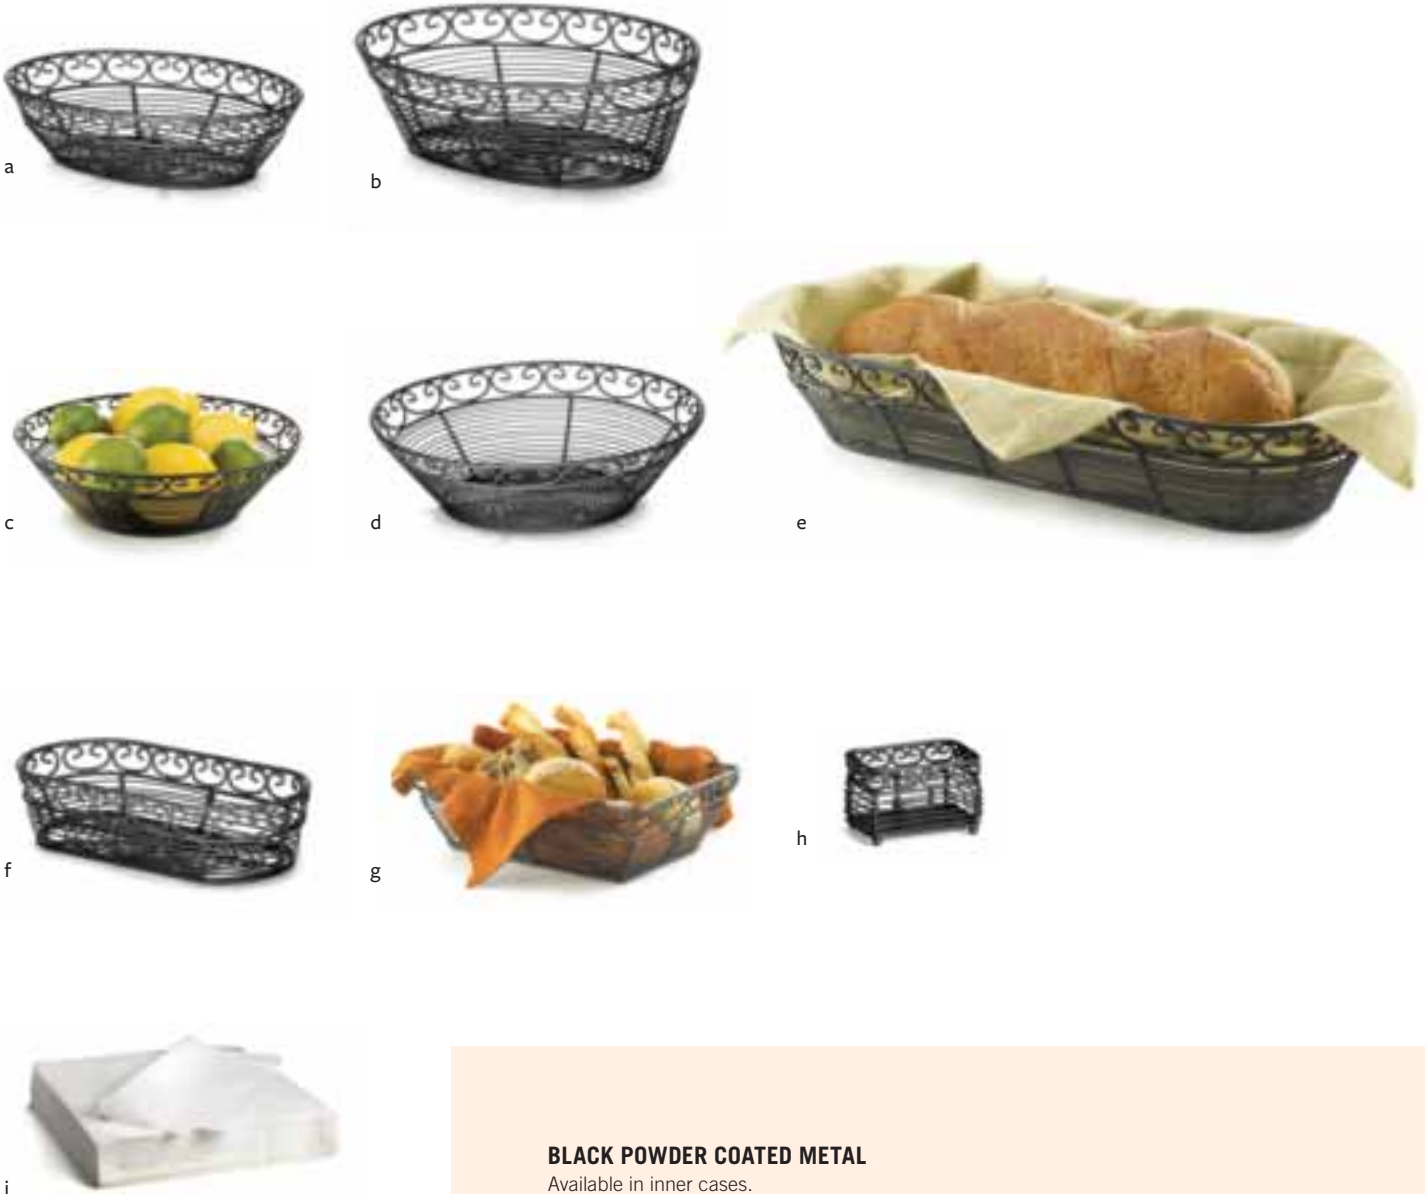

h

i

j

MEDITERRANEAN COLLECTION™

Hand wash only

BLACK POWDER COATED METAL

Available in inner cases.

item	description	master case	case lbs/cube	list price (\$)
a. BK27409	9 x 6¼ x 2¼" Oval	6/24 ea	16/1.1	10.16 ea
b. BK27410	10 x 6½ x 3" Oval	6/24 ea	29/1.8	11.76 ea
c. BK27508	8 x 2¼" Round	6/24 ea	18/1.3	8.72 ea
d. BK27510	10 x 3" Round	6/24 ea	24/2.3	12.20 ea
e. BK21815	15 x 6½ x 3" Oblong	6/24 ea	31/2.3	16.16 ea
f. BK21709	9 x 4 x 2" Oblong	6/24 ea	16/1.3	7.78 ea
g. BK27209	9 x 6 x 3" Rectangular	6/24 ea	21/1.3	12.24 ea
h. BK256	3 x 2½ x 2" Rectangular Sugar Packet Holder	12/96 ea	24/1.7	5.24 ea
i. ACP12	12 x 12" White Liners	1/5 M	36/1.1	47.52 M