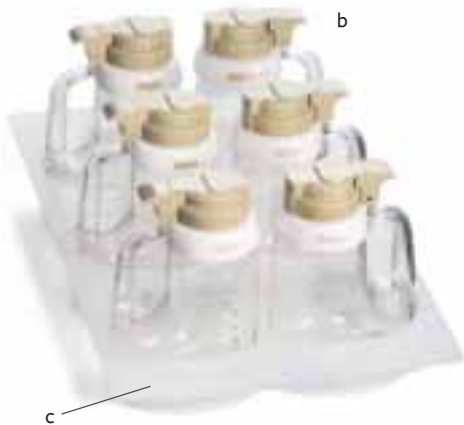

c

4864 Splash Guards are recommended for contents that require shaking