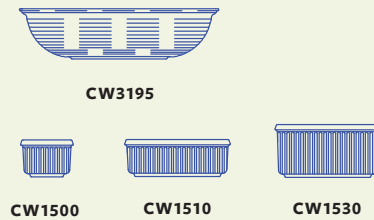

item	description	case pack	case weight	aluminum finish ($)	coated finish ($)
QS CW5050	Template. Smooth Aluminum. Fits (1)CW3195 Select Template Finish Option Below	1 ea	7 lb	240.00	320.00
QS CW5056	Template. Smooth Aluminum. Fits (6)CW1500 Select Template Finish Option Below	1 ea	7 lb	240.00	320.00
QS CW5054	Template. Smooth Aluminum. Fits (3)CW1510 or (3)CW1530 Select Template Finish Option Below	1 ea	7 lb	240.00	320.00