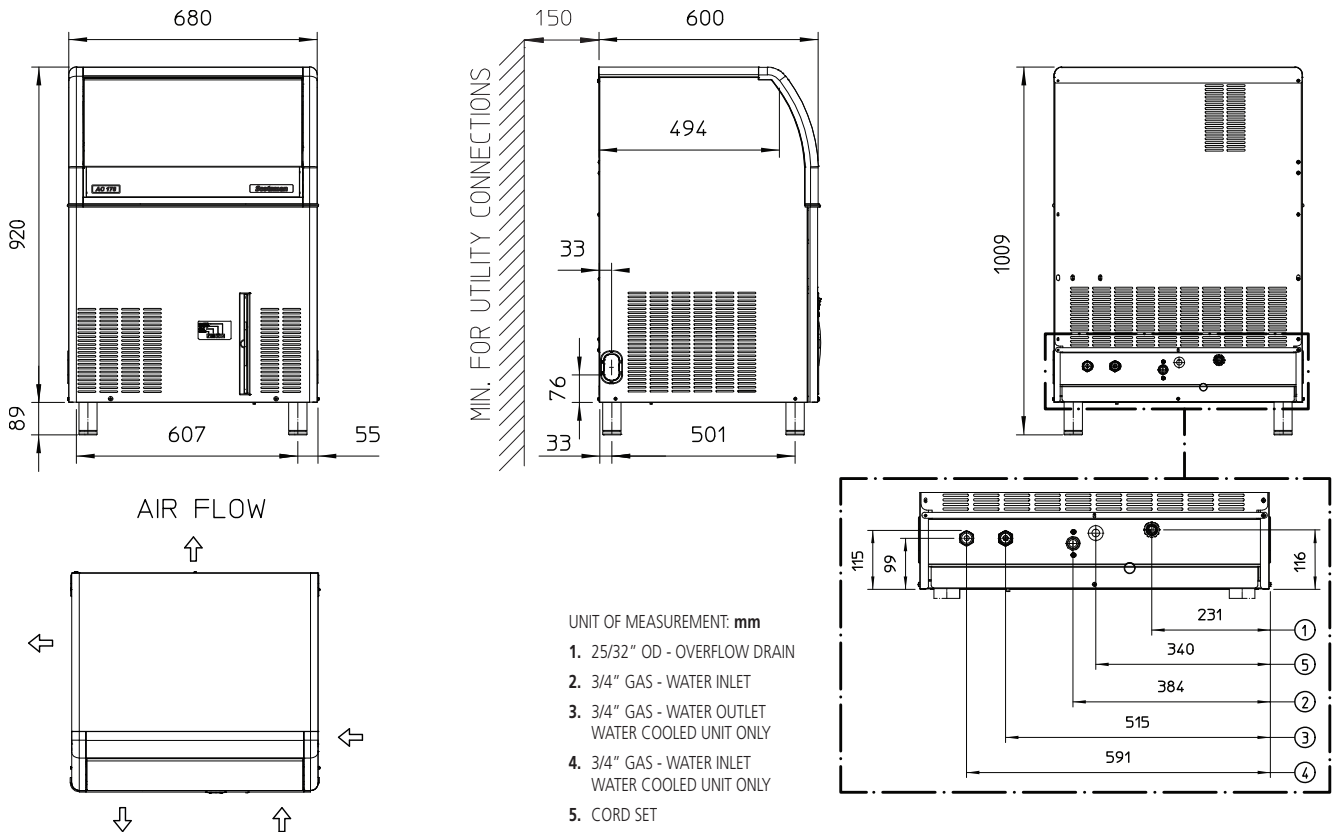

## Self Contained Ice Machine 75 kg

Item #:
Project:
Quantity:

Self Contained Ice Machine 75 kg

UNIT DATA		SHIPPING DATA									
Size (W x D x H)	680 x 600 x 1009 mm	Carton (W x D x H)	750 x 670 x 1100 mm								
Net weight	65 kg	Weight	75 kg								
		24 h ice production kg °C Amb. / °C Water			Energy consumption (*)		Water usage (*)	Instant power	Compressor	Circuit wires	Max. fuse size
Version	Voltage	10°C/10°C	21°C/10°C	32°C/21°C	kWh/100 kg	kWh/24h	l/h	W	W	No. x Ømm²	A
ACM 127 AS	230/50/1	75	74	60	21.5	12.9	7.4	670	1400	3 x 1.5	10