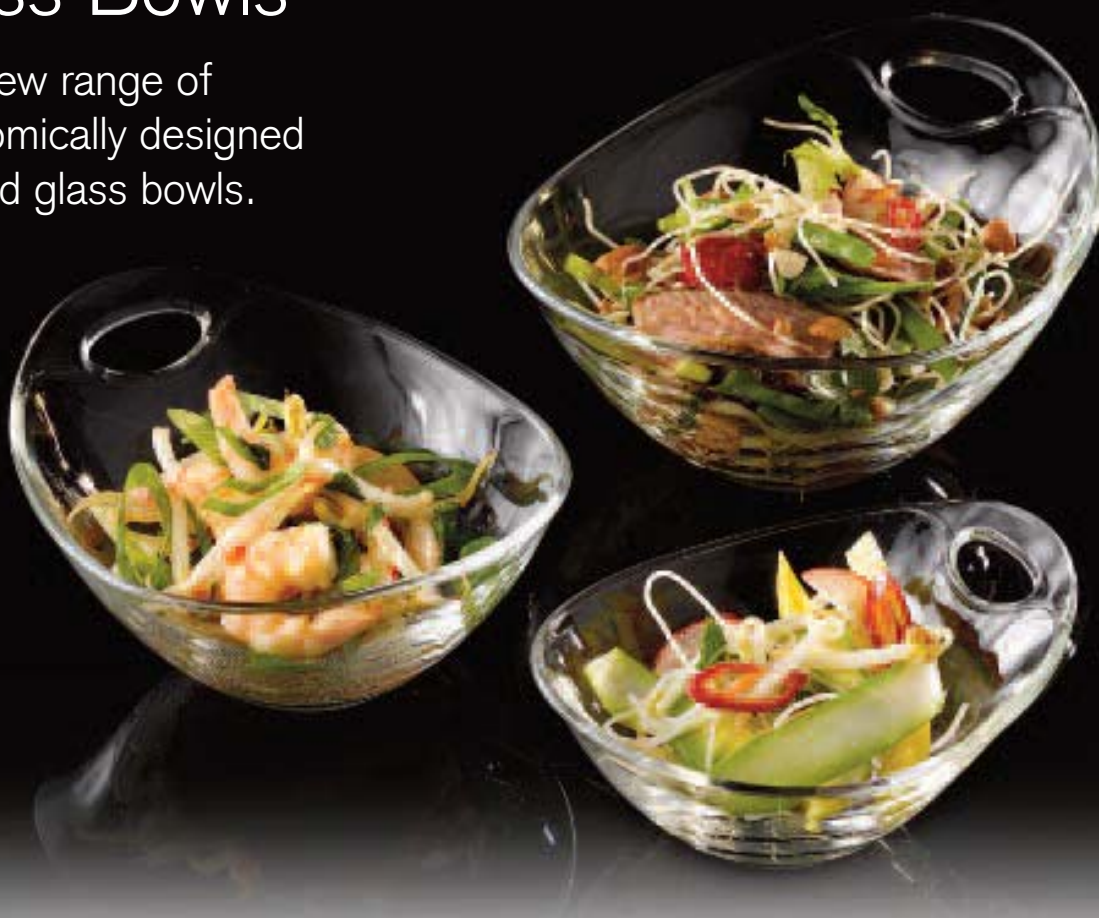

Glass Bowls

Chic new range of ergonomically designed handled glass bowls.