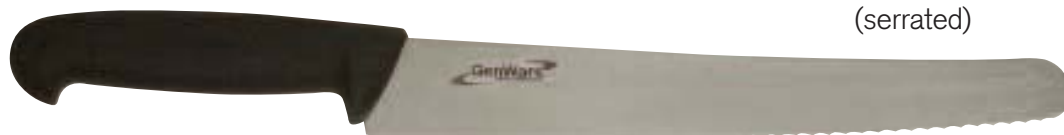

Universal/Pastry Knife

Code	Size	Pack	£ each	€ each
K-U10SER	25.4cm/10" (serrated)	6	9.58	11.98