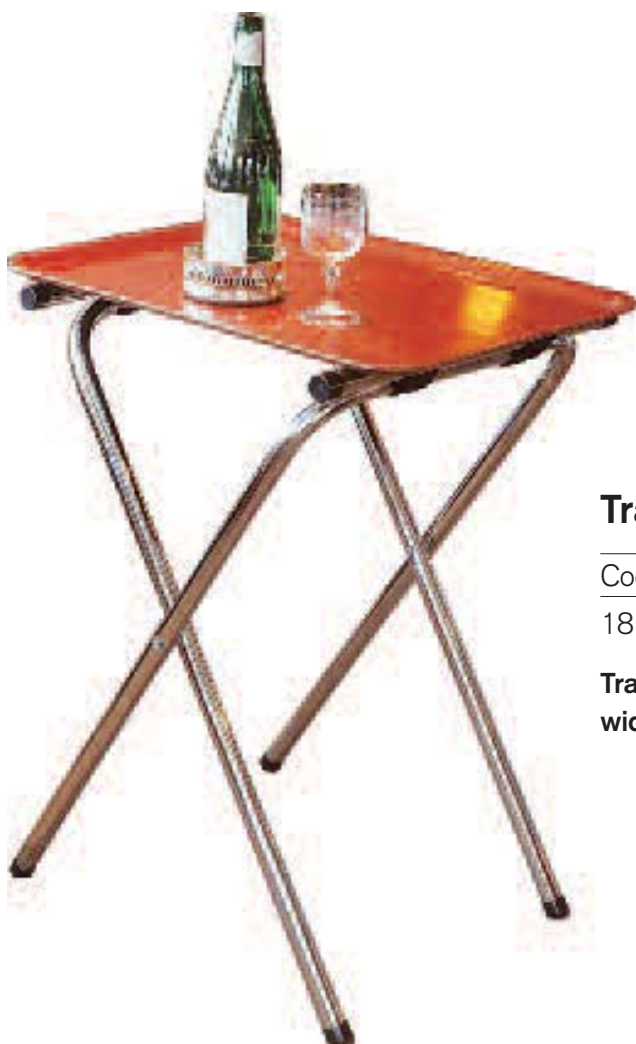

Tray Stand

Code	Size (W x H)	Pack	£ each	€ each
1815	45.7 x 79 cm/18 x 31"	6	27.30	34.13

Tray needs to be at least 45.7cm/18" wide to fit tray stand