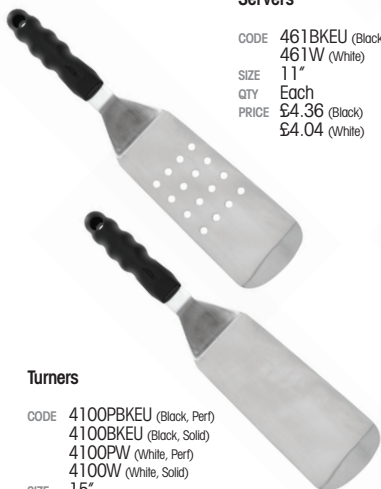

Turners

CODE 4100PBKEU (Black, Perf)
4100BKEU (Black, Solid)
4100PW (White, Perf)
4100W (White, Solid)
SIZE 15"
QTY Each
PRICE £2.92 (Black)
£2.70 (White)