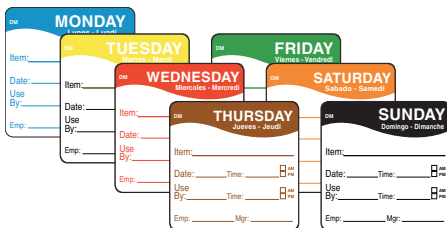

MoveMark™ Shelf Life Labels

CODE 114750
SIZE 4in x 2in
QTY Roll of 500
PRICE £10.63 per roll