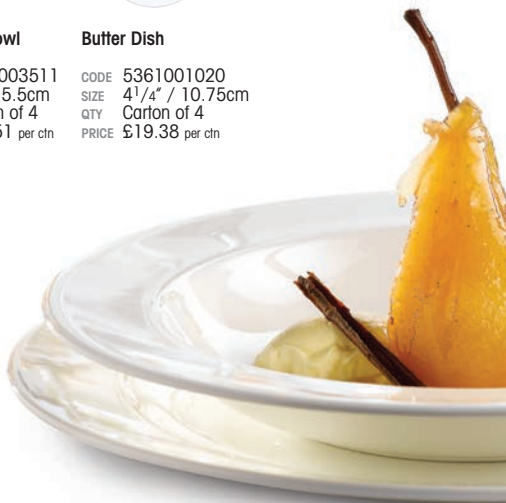

Butter Dish

CODE 5361001020
 SIZE 4¹/₄" / 10.75cm
 QTY Carton of 4
 PRICE £19.38 per ctn

Service Plate Duchess

CODE 5361003250
 SIZE 12¹/₄" / 31cm
 QTY Carton of 4
 PRICE £73.48 per ctn

CODE 5361001001
 SIZE 10³/₄" / 27cm
 QTY Carton of 4
 PRICE £38.68 per ctn