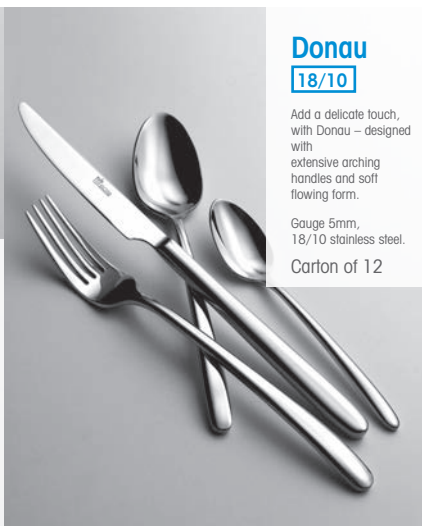

Donau

18/10

Add a delicate touch, with Donau – designed with extensive arching handles and soft flowing form.

Gauge 5mm,
18/10 stainless steel.

Carton of 12

Table Fork
CODE 11FLOR021
PRICE £30.00

Table Knife
CODE 11FLOR112
PRICE £30.60

Steak Knife
CODE 11FLOR115
PRICE £30.60

Dessert Fork
CODE 11FLOR022
PRICE £25.08

Dessert Knife
CODE 11FLOR114
PRICE £26.88

Dessert Spoon
CODE 11FLOR012
PRICE £25.08

English Soup Spoon
CODE 11FLOR023
PRICE £24.82

Teaspoon
CODE 11FLOR302
PRICE £16.68

Table Fork
CODE 11DONA021
PRICE £51.96

Table Knife
CODE 11DONA112
PRICE £40.20

Steak Knife
CODE 11DONA110
PRICE £40.20

Dessert Fork
CODE 11DONA022
PRICE £39.24

Dessert Knife
CODE 11DONA114
PRICE £35.40

Dessert Spoon
CODE 11DONA012
PRICE £39.24

English Soup Spoon
CODE 11DONA026
PRICE £39.24

Teaspoon
CODE 11DONA302
PRICE £25.20

TABLETOP: 18/10 CUTLERY