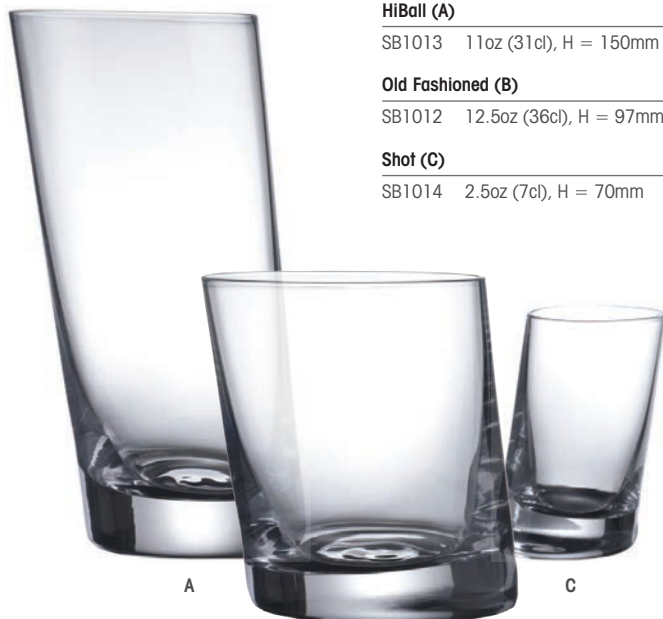

Spirits

Everything you need to appreciate spirits. From Whisky to Bourbon and Gin to Vodka. A unique glass that offers something extra.

urban bar®

NEW Leaning

HiBall (A)

SB1013 11oz (31cl), H = 150mm ctn 6 £15.90

Old Fashioned (B)

SB1012 12.5oz (36cl), H = 97mm ctn 6 £16.50

Shot (C)

SB1014 2.5oz (7cl), H = 70mm ctn 6 £8.70

A

C

B