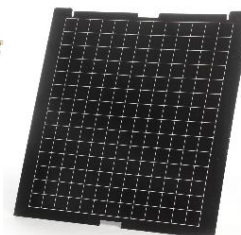

Replacement Order Code:

LL36WX-W - lamp – standard

LL36WS-W - lamp – shatter resistant

MGVTR2 - glue boards (pack of 6)

UK **MADE**

The manufacturer reserve the right to change specifications without prior notice