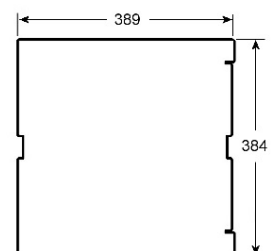

Replacement Order Code:

LL36WX-W - lamp – standard

LL36WS-W - lamp – shatter resistant

MGVTR2 - glue boards (pack of 6)

UK **MADE**

The manufacturer reserve the right to change specifications without prior notice